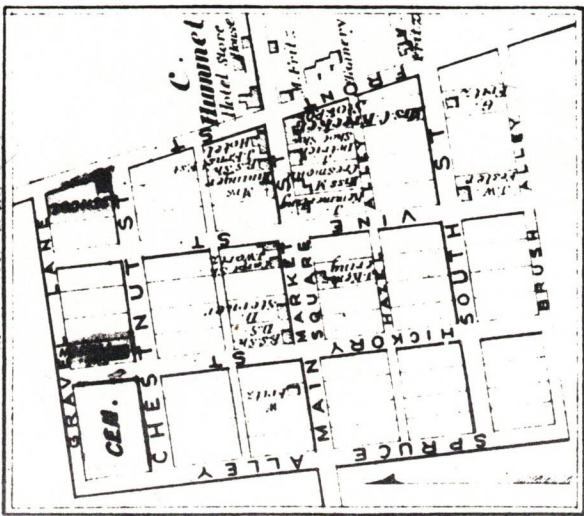

FREDENSBURG

WAYNE TSP

Scale 30 Rods to the inch

WA

Scale 200 R

SUMMIT STATION

WAYNE TSP

Scale 30 Rods to the inch

NE
to the inch