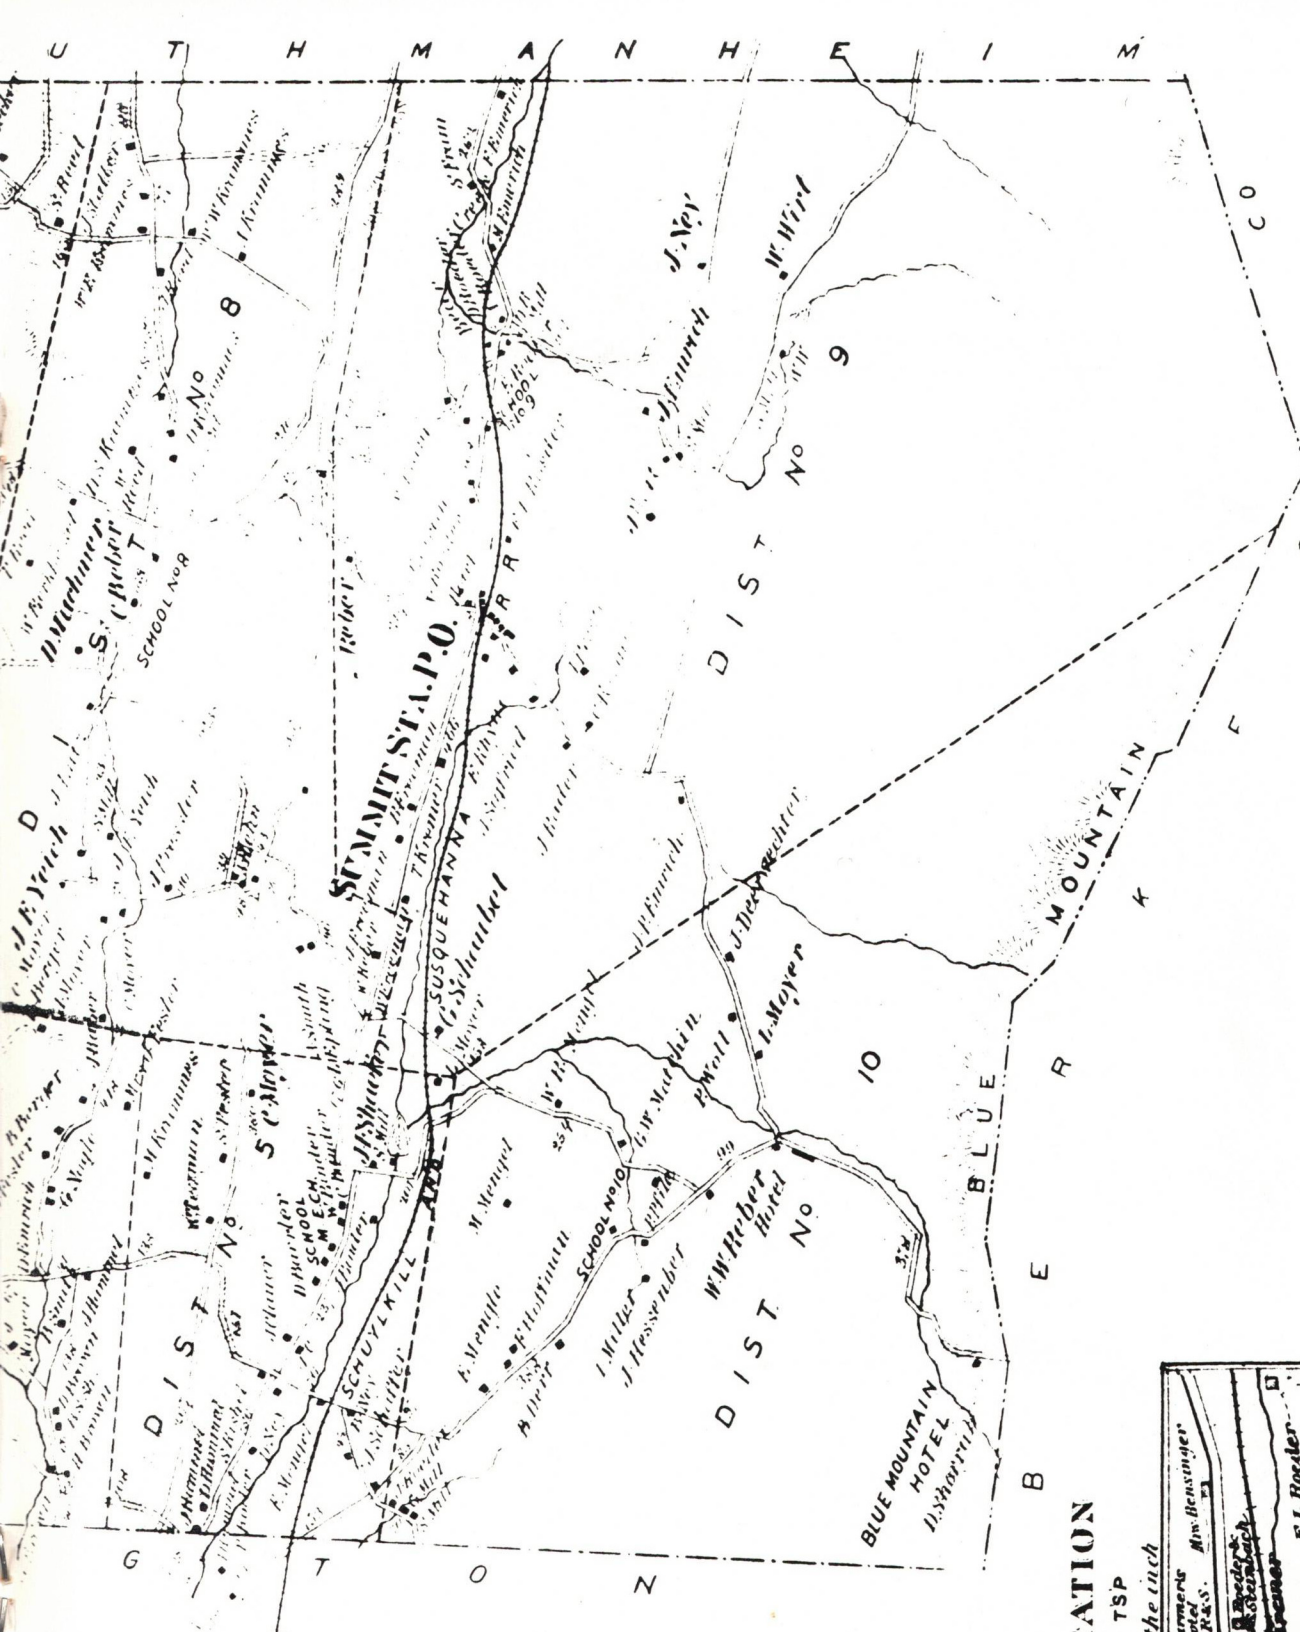

FREDENSBURG

WAYNE TSP

Scale 30 Rods to the inch

WA

Scale 200 R

SUMMIT STATION

WAYNE TSP

Scale 30 Rods to the inch

NE
to the inch